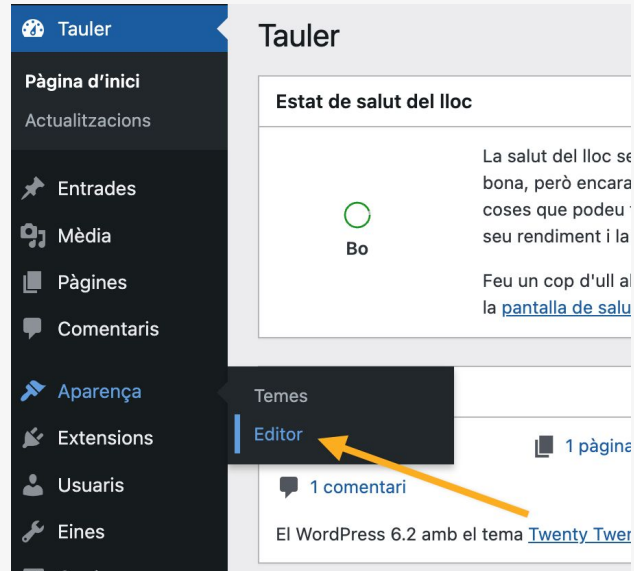

accedint al editor